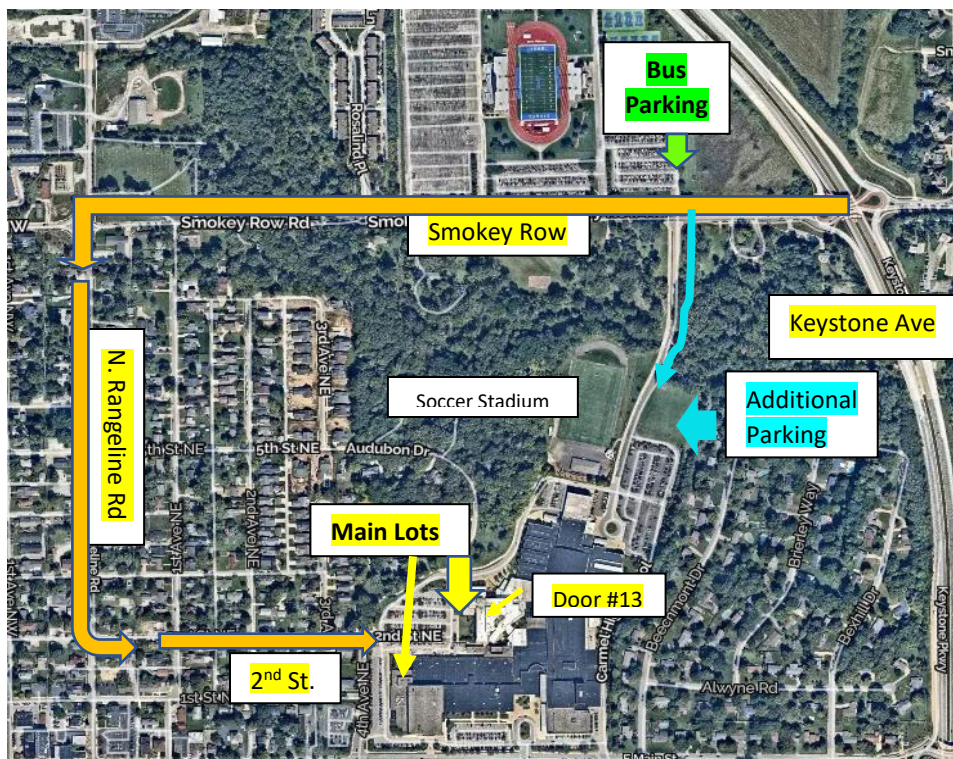

520 E Main St
Carmel, IN 46032

Main Parking & Handicapped

- Exit Keystone Ave and head West
On Smokey Row
- Take the 3rd exit at the roundabout
onto Rangeline Rd going south
- After about ½ mile turn left onto
2nd St.
- Follow 2nd street into the parking
lot for Carmel High School
- There are two parking lots near the
Main tournament entrance at
Door #13. Follow the signs once
inside

Additional Parking

- If the main lots are full, you may park in the “Additional Parking” area by using the drive off of Smokey Row. All overflow should park at the Football Stadium off of Smokey Row
- If you park in this area, you will need to follow the pathway signs that will have you walk through the soccer stadium to Door #19.

Team Buses

- All Busses MUST Park at the football stadium lot after unloading.
- Drivers may walk up the pathway and through the soccer stadium to Door #19 to enter.

Carmel Dad's Club

5459 E Main St,
Carmel, IN 46033

Directly to Carmel Dad's Club

- Exit at Keystone Ave. and head east to
the CDC Fieldhouse

From CHS

- Use 2nd St. to N. Rangeline, turn right
- Turn right on Smokey Row follow until
Gray Rd and go right
- Turn left on E. Main St.
- CDC is on the right side
- Entrance is immediately after soccer field
- Basketball facility is located at the back
of the complex so PLEASE watch your speed in the parking lot