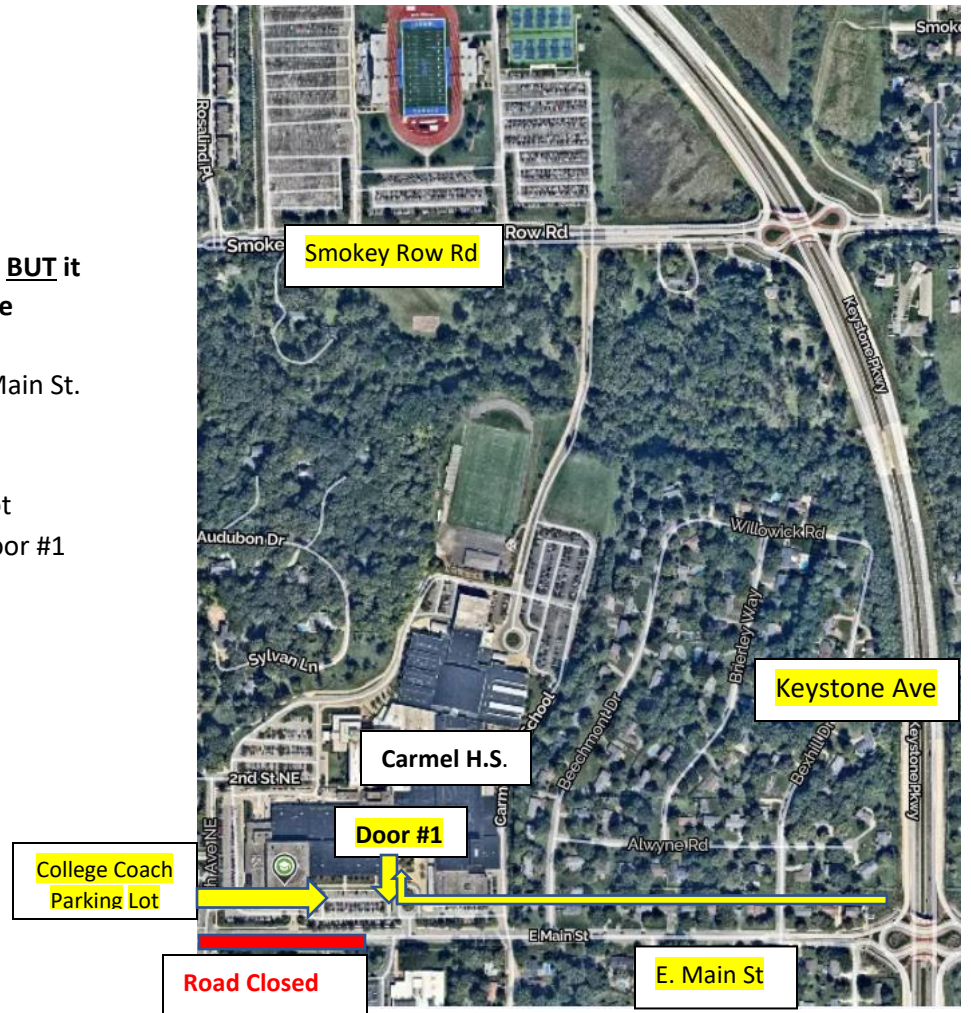

# '22 IHSAA/IBCA TEAM SHOWCASE IN MEMORY OF CHARLIE HUGHES

### Carmel High School

520 E Main St  
Carmel, IN 46032

Note that E. Main St is under construction **BUT** it is open to the Carmel High School Entrance

- Use Keystone Avenue and Exit at Main St.
- Head West on Main St.
- Turn Right into Carmel High School
- College Coach Parking is the first lot
- College coaches will enter using Door #1

### Carmel Dad's Club

5459 E Main St,  
Carmel, IN 46033

- Located 2.3 miles east of the high school on E. Main St
- Located on the south Side of the road
- Entrance is immediately after the soccer field
- Basketball facility is located at the back of the complex
- PLEASE watch your speed in the parking lot